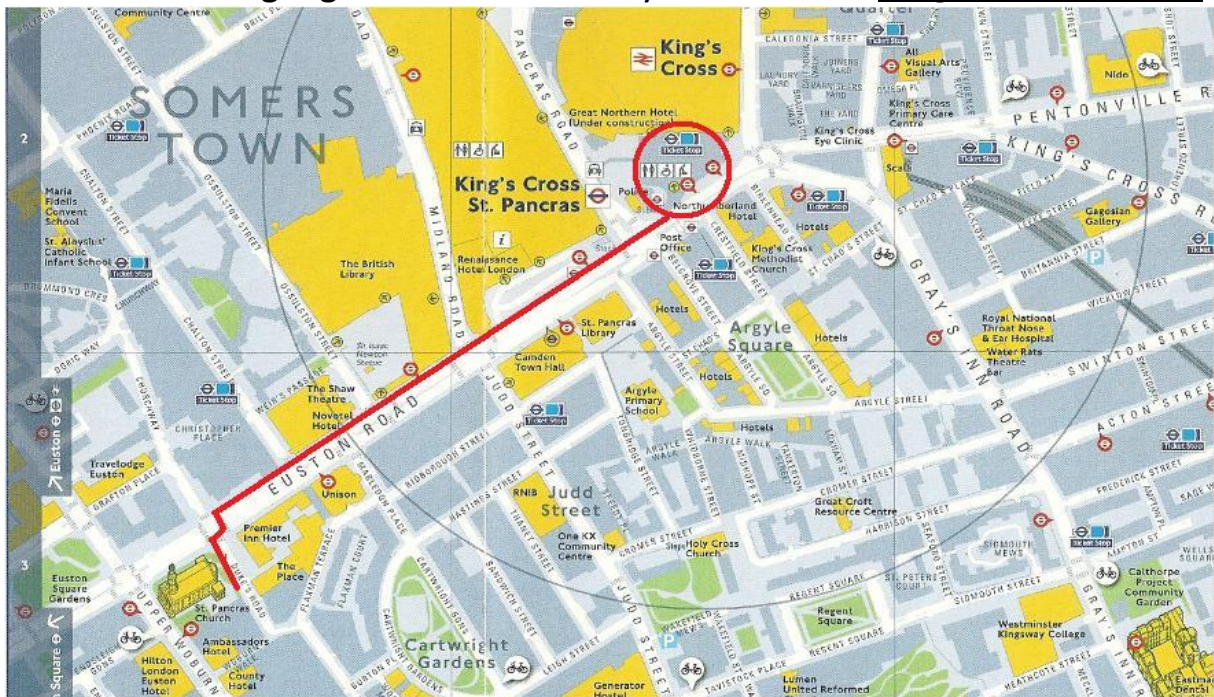

Language Link Accommodation Options

Travel Information

Nearest Tube / Train Station to School: **Euston Station, King's Cross**

2016 Oyster Cards, weekly fares, without student discount

Zone 1-2: £32.40 / Zone 1-3: £38.00 / Zone 1-4: £46.50 / Zone 1-5: £55.20

For further information about your route to accommodation and school, visit <https://www.tfl.gov.uk>

How to find Language Link - Bloomsbury Branch from **King's Cross Station**